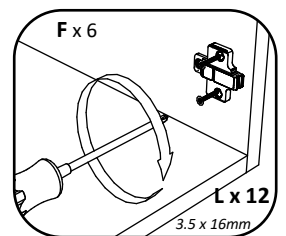

A	7x50mm  26x	B	 26x	C	 160x	D	L = 960 mm  1x	E	 4x	F	 6x
G	 2x	H	 28x	I	 6x	J	L = 1870 mm  1x	K	 1x	L	3.5 x 16 mm  x 76
M	3.5 x 25 mm  x 8	N	3.5 x 35 mm  x 16	O	 x 8	P	M4 x 20mm  x 8	R	M4 x 35mm  x 8	S	 x 2
		T	400 mm  x 4	U	 x 2						

NUMBER	LENGTH	WIDTH	PCS	COLOUR
1	2000	530	2	COLOUR
2/3	1928	530	1/1	COLOUR
4	1868	530	2	COLOUR
5	964	500	1	COLOUR
6	466	530	2	COLOUR
7	466	500	6	COLOUR
8	1896	486	2	COLOUR
9	150	486	4	COLOUR
10	1588	486	2	COLOUR
11	450	80	8	COLOUR
12	409	80	8	COLOUR
13	100	1928	1	COLOUR
14	1896	488	4	BACK PANNEL
15	450	440	4	BACK PANNEL

1

2

3

4

5

6

7

9