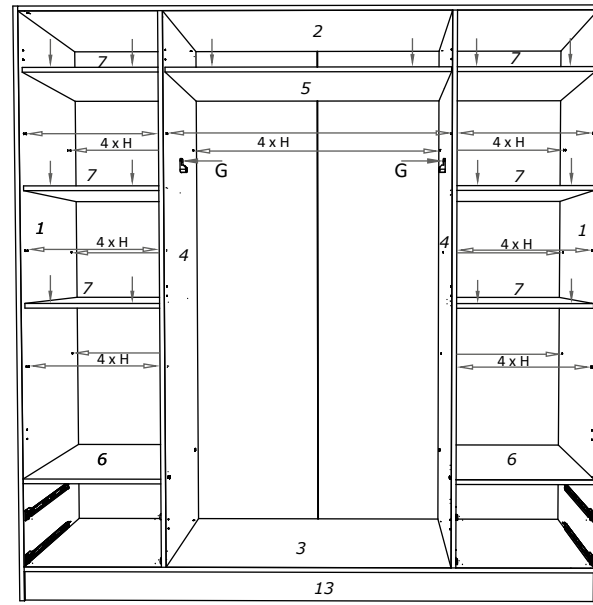

A	7x50mm  26x	B	 26x	C	 160x	D	L = 960 mm  1x	E	 4x	F	 6x
G	 2x	H	 28x	I	 6x	J	L = 1870 mm  1x	K	 1x	L	3.5 x 16 mm  x 76
M	3.5 x 25 mm  x 8	N	3.5 x 35 mm  x 16	O	 x 8	P	M4 x 20mm  x 8	R	M4 x 35mm  x 8	S	 x 2
		T	400 mm  x 4	U	 x 2						

NUMBER	LENGTH	WIDTH	PCS	COLOUR
1	2000	530	2	COLOUR
2/3	1928	530	1/1	COLOUR
4	1868	530	2	COLOUR
5	964	500	1	COLOUR
6	466	530	2	COLOUR
7	466	500	6	COLOUR
8	1896	486	2	COLOUR
9	150	486	4	COLOUR
10	1588	486	2	COLOUR
11	450	80	8	COLOUR
12	409	80	8	COLOUR
13	100	1928	1	COLOUR
14	1896	488	4	BACK PANNEL
15	450	440	4	BACK PANNEL

1

2

3

4

5

6

7

9