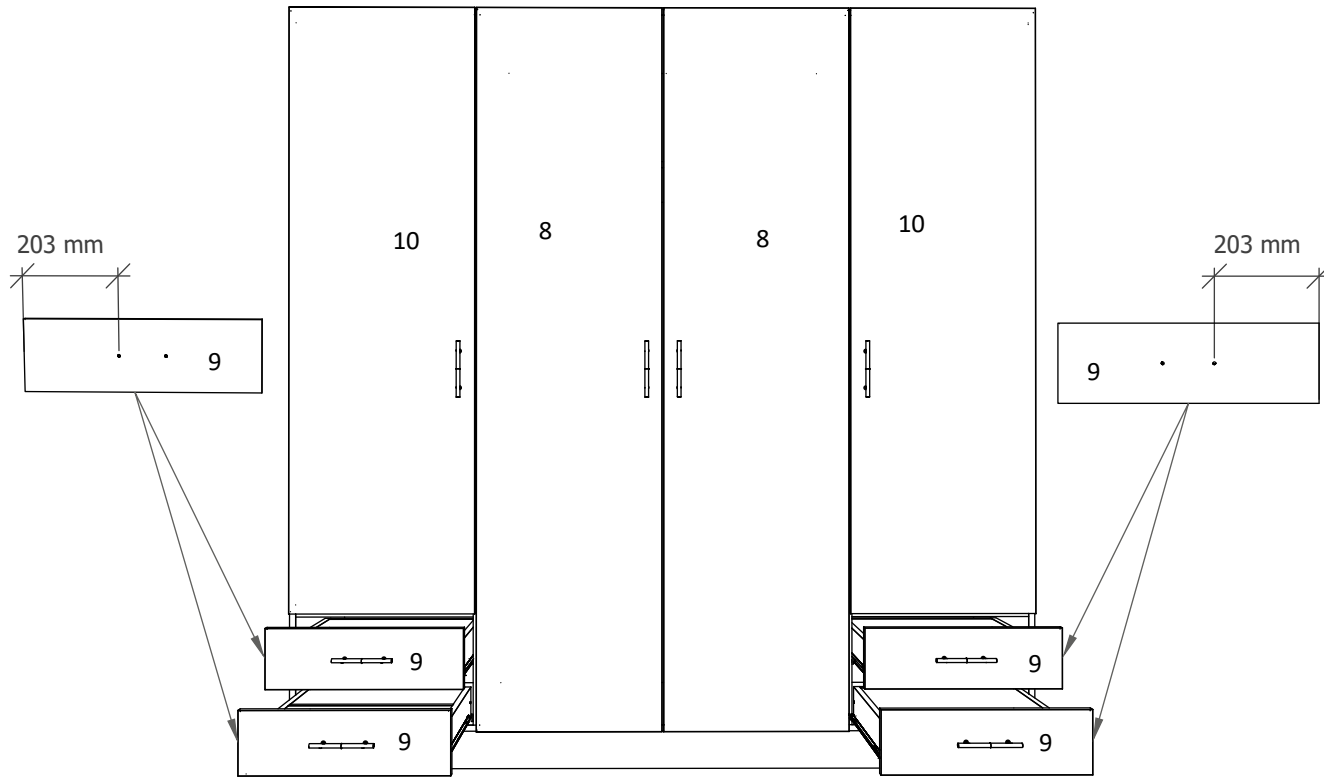

A	7x50mm  26x	B	 26x	C	 160x	D	L = 960 mm  1x	E	 4x	F	 6x
G	 2x	H	 28x	I	 6x	J	L = 1870 mm  1x	K	 1x	L	3.5 x 16 mm  x 76
M	3.5 x 25 mm  x 8	N	3.5 x 35 mm  x 16	O	 x 8	P	M4 x 20mm  x 8	R	M4 x 35mm  x 8	S	 x 2
		T	400 mm  x 4	U	 x 2						

NUMBER	LENGTH	WIDTH	PCS	COLOUR
1	2000	530	2	COLOUR
2/3	1928	530	1/1	COLOUR
4	1868	530	2	COLOUR
5	964	500	1	COLOUR
6	466	530	2	COLOUR
7	466	500	6	COLOUR
8	1896	486	2	COLOUR
9	150	486	4	COLOUR
10	1588	486	2	COLOUR
11	450	80	8	COLOUR
12	409	80	8	COLOUR
13	100	1928	1	COLOUR
14	1896	488	4	BACK PANNEL
15	450	440	4	BACK PANNEL

1

2

3

4

5

6

7

9