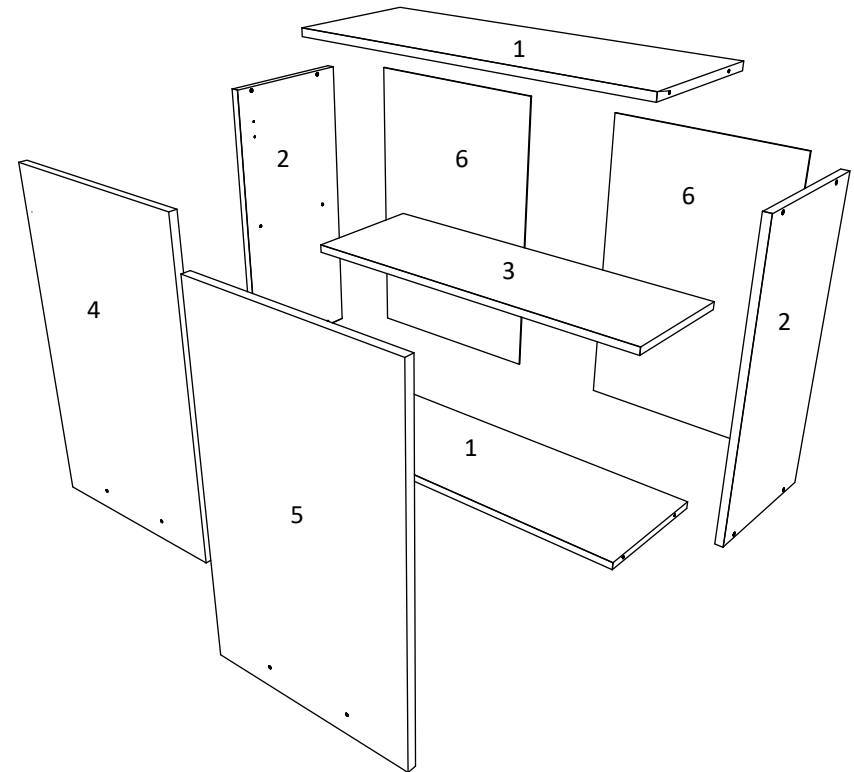

RIGA KITCHEN L = 2000 mm

800x300x650 mm

A 7x50mm x 8	B x 8	C 160 mm x 2	D x 4	E x 1
F M4 x 20mm x 4	G x 30	H 8 mm x 2	I 6x80mm x 2	J x 4
K 3.5 x 16 mm x 20	L x 2	M L = 618 mm x 1		

NUMBER	LENGTH	WIDTH	PCS	COLOUR	PACKAGE
1	768	300	1	WHITE	5/6
2	650	300	1	WHITE	5/6
3	768	290	1	WHITE	5/6
4	647	397	2	COLOUR	5/6
5	647	397	1	COLOUR	1/6
6	646	396	2	BACK PANNEL	1/6