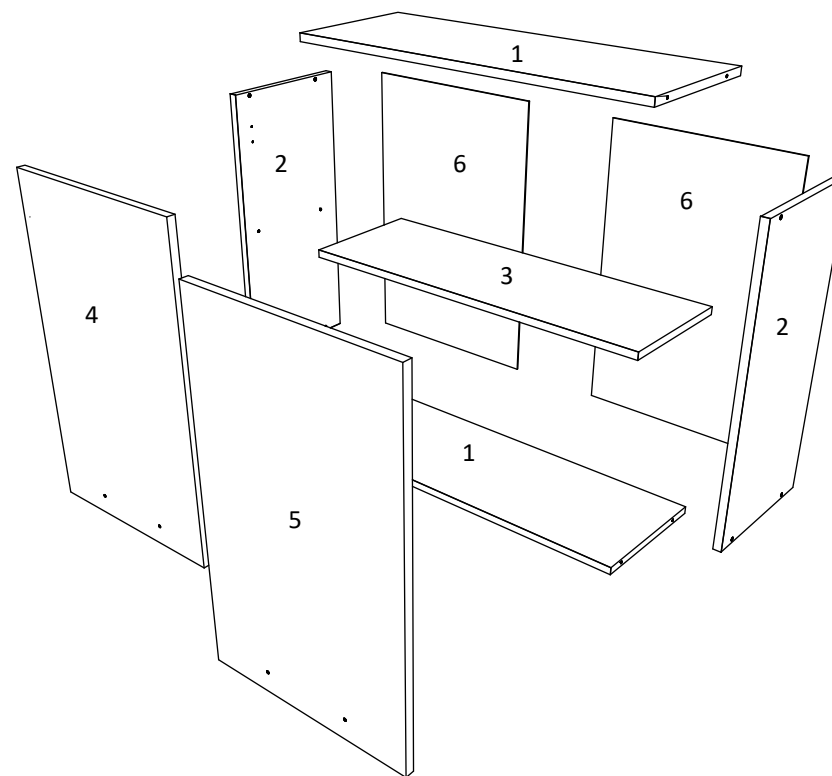

LIMA KITCHEN L = 2350 mm

C4

650x800x320 mm

A 7x50mm x 8	B M4 x 22mm x 4	C 192 mm x 2	D x 4	E x 1
F x 30	G 8 mm x 2	H 6x80mm x 2	I 3.5 x 30 mm x 4	J 3.5 x 16 mm x 20
K x 2	L L = 615 mm x 1	M x 4		

NUMBER	LENGTH	WIDTH	PCS	COLOUR
1	768	300	2	WHITE
2	650	300	2	WHITE
3	768	290	1	WHITE
4	646	396	1	COLOUR
5	646	396	1	COLOUR
6	646	396	2	BACK PANNEL