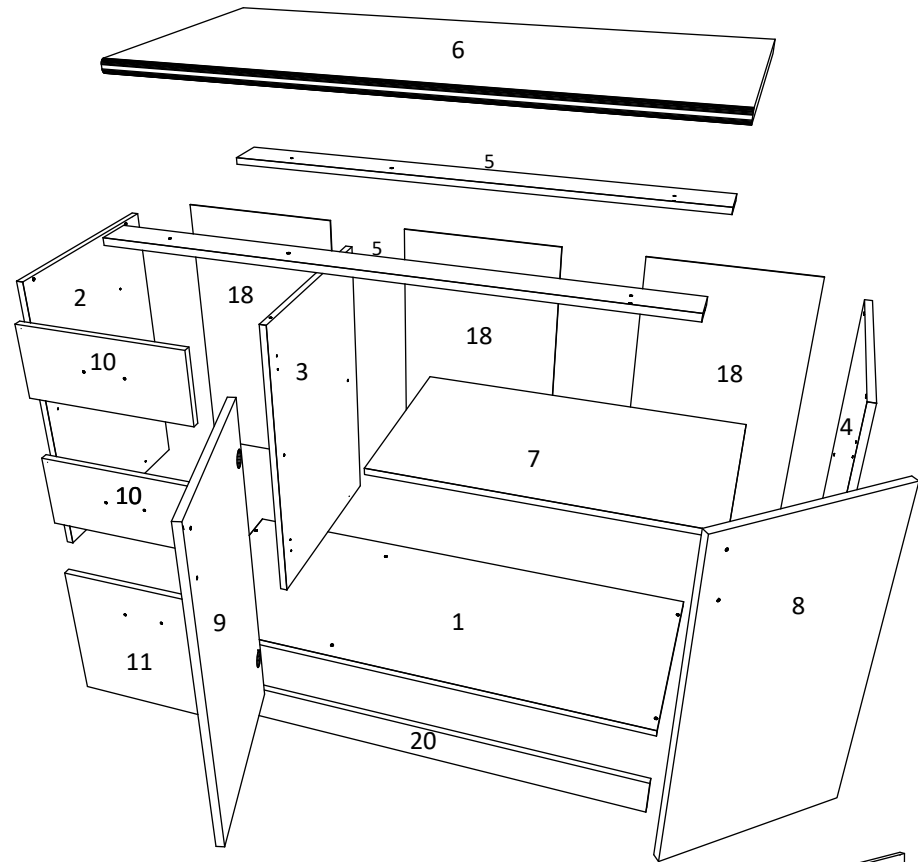

PARMA KITCHEN L = 2000 mm

CORP 2: 1200x500x800 mm