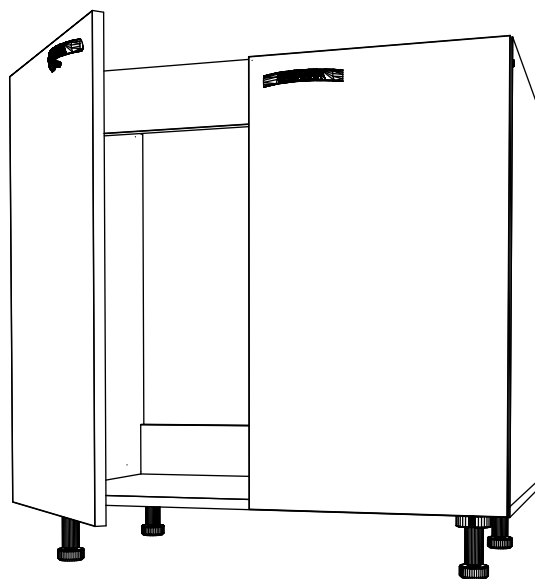

SOFIA KITCHEN - L 1800 mm

C2

800 x 500 x 800 mm

NUMBER	LENGTH	WIDTH	PCS	COLOUR	PACKAGE
1	800	480	1	WHITE	2/5
2	684	480	1	WHITE	2/5
3	684	480	1	WHITE	2/5
4	768	100	2	WHITE	2/5
5	696	396	1	COLOUR	2/5
6	696	396	1	COLOUR	2/5