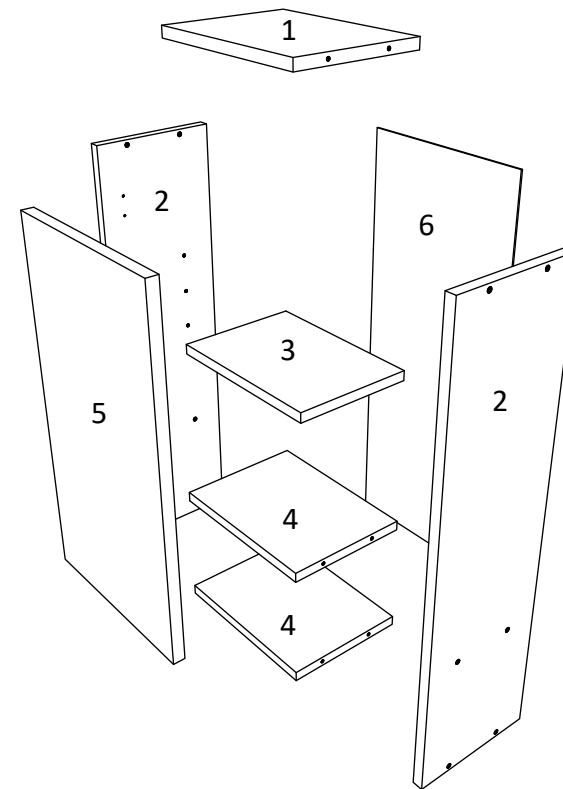

BATHROOM WALL CABINET 1 DOOR

300 x 220 x 720 mm